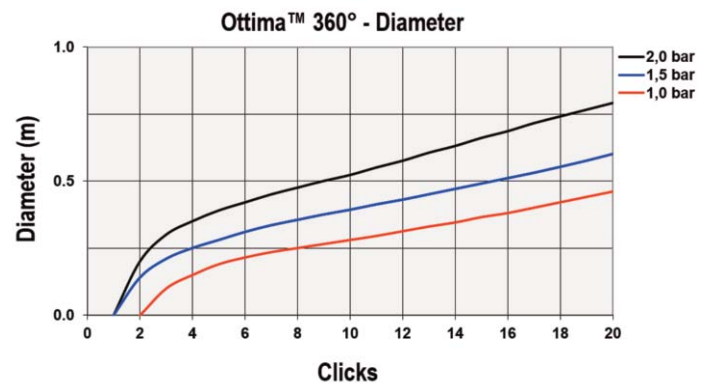

Adjustable 8 Stream Drippers

FEATURES and BENEFITS

- Rotation of the Ottima™ 360° cap allows simultaneous adjustment of flow rate and diameter of throw.
- Easy to increase or decrease the stream pattern.
- Gives a greater control of flow rate and diameter of throw compared to fixed flow emitters.
- Quick ON-OFF action.
- Four base options available, 4.5 mm Barb, 10-32 UNF Male Thread, 1/2" NPT Female Thread and Spike.

APPLICATIONS

- Use for watering plants in small or large pots, planter boxes and also shrubs and trees in garden beds and landscaped areas.

PERFORMANCE DATA				
DRIPPERS		PRESSURE (bar)	FLOW (l/h)	DIAMETER OF THROW (m)
	Adjustable to Maximum (approx) 20 Clicks	1.0	0 - 40	0 - 0.5
		1.5	0 - 50	0 - 0.6
		2.0	0 - 60	0 - 0.8
Tested 200 mm above Ground Level				
Recommended operating pressure 1.0 bar				

Ottima™ 360°						
PACKAGING						
		BARB	THREAD	SPIKE	IN-LINE SPIKE	1/2" THREAD
Order Codes	Packs	200016	200026	200034	204294	202054
	Bulk	020001	020002	020003	020429	020205
Quantity per Bag	Packs	100	100	25	25	25
	Bulk	1000	1000	1000	1000	250
Bags per Carton	Packs	65	65	40	40	70
	Bulk	7	7	1	1	7
Weight per Carton (kg)	Packs	12.3	14.2	6.9	6.9	9.4
	Bulk	12.9	14.9	6.7	6.7	9.0
Base Inlet Connection		4.5 mm Barb	10-32 UNF Thread	4.5 mm Barb	4.5 mm Barb	1/2" NPT/F Thread
Dimensions	Height	24 mm	24 mm	152 mm	152 mm	30 mm
	Width	20 mm	20 mm	42 mm	38 mm	27 mm
Assembled	Depth	16 mm	16 mm	16 mm	16 mm	27 mm
	Weight	1.7 g	2.0 g	5.7 g	5.5 g	4.6 g
Material		U.V. Stabilized				