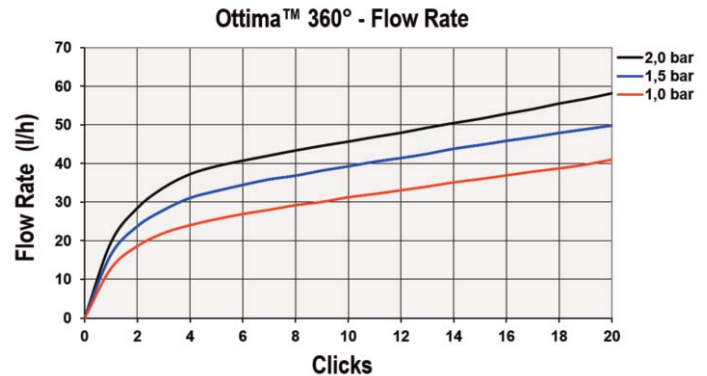

Adjustable 8 Stream Drippers

FEATURES and BENEFITS

- Rotation of the Ottima™ 360° cap allows simultaneous adjustment of flow rate and diameter of throw.
- Easy to increase or decrease the stream pattern.
- Gives a greater control of flow rate and diameter of throw compared to fixed flow emitters.
- Quick ON-OFF action.
- Four base options available, 4.5 mm Barb, 10-32 UNF Male Thread, 1/2" NPT Female Thread and Spike.

APPLICATIONS

- Use for watering plants in small or large pots, planter boxes and also shrubs and trees in garden beds and landscaped areas.

PERFORMANCE DATA				
DRIPPERS		PRESSURE (bar)	FLOW (l/h)	DIAMETER OF THROW (m)
	Adjustable to Maximum (approx) 20 Clicks	1.0	0 - 40	0 - 0.5
		1.5	0 - 50	0 - 0.6
		2.0	0 - 60	0 - 0.8
Tested 200 mm above Ground Level				
Recommended operating pressure 1.0 bar				

Ottima™ 360°						
PACKAGING						
		BARB	THREAD	SPIKE	IN-LINE SPIKE	1/2" THREAD
Order Codes	Packs	200016	200026	200034	204294	202054
	Bulk	020001	020002	020003	020429	020205
Quantity per Bag	Packs	100	100	25	25	25
	Bulk	1000	1000	1000	1000	250
Bags per Carton	Packs	65	65	40	40	70
	Bulk	7	7	1	1	7
Weight per Carton (kg)	Packs	12.3	14.2	6.9	6.9	9.4
	Bulk	12.9	14.9	6.7	6.7	9.0
Base Inlet Connection		4.5 mm Barb	10-32 UNF Thread	4.5 mm Barb	4.5 mm Barb	1/2" NPT/F Thread
Dimensions	Height	24 mm	24 mm	152 mm	152 mm	30 mm
	Width	20 mm	20 mm	42 mm	38 mm	27 mm
Assembled	Depth	16 mm	16 mm	16 mm	16 mm	27 mm
	Weight	1.7 g	2.0 g	5.7 g	5.5 g	4.6 g
Material		U.V. Stabilized				