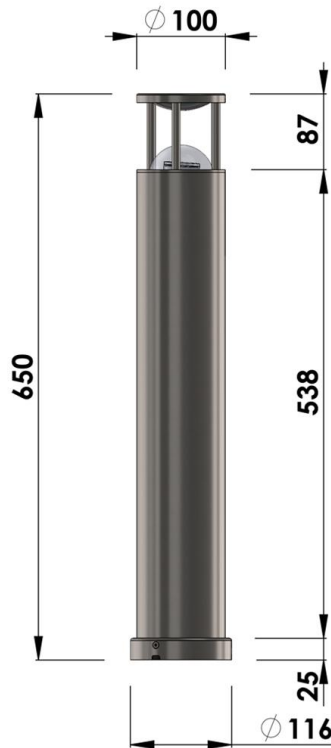

FISH EYE HIGH (WW)

LIGHT SIZE	MEDIUM
FIXTURE TYPE	SOLITARY
LIGHT COLOUR	WARM WHITE
LIGHT ANGLE (°)	120
OPTIMUM RANGE (M)	2,5
LUX	40
LIGHT TEMPERATURE (K)	3000
CRI (Colour Rendering Index)	85
IP CLASS	67
EXTERNAL TEMP. (IN OPERATION) (°C)	<50
VOLTAGE	12V AC
COMMUNICATED CONSUMPTION (W)	5
EFFECTIVE CONSUMPTION (W)	4,1
DRIVE-OVER (when installed)?	N
EST'D. LIGHT SOURCE LIFETIME (hours)	25000
WHEN USED 4 HOURS/DAY (in years)	17,125