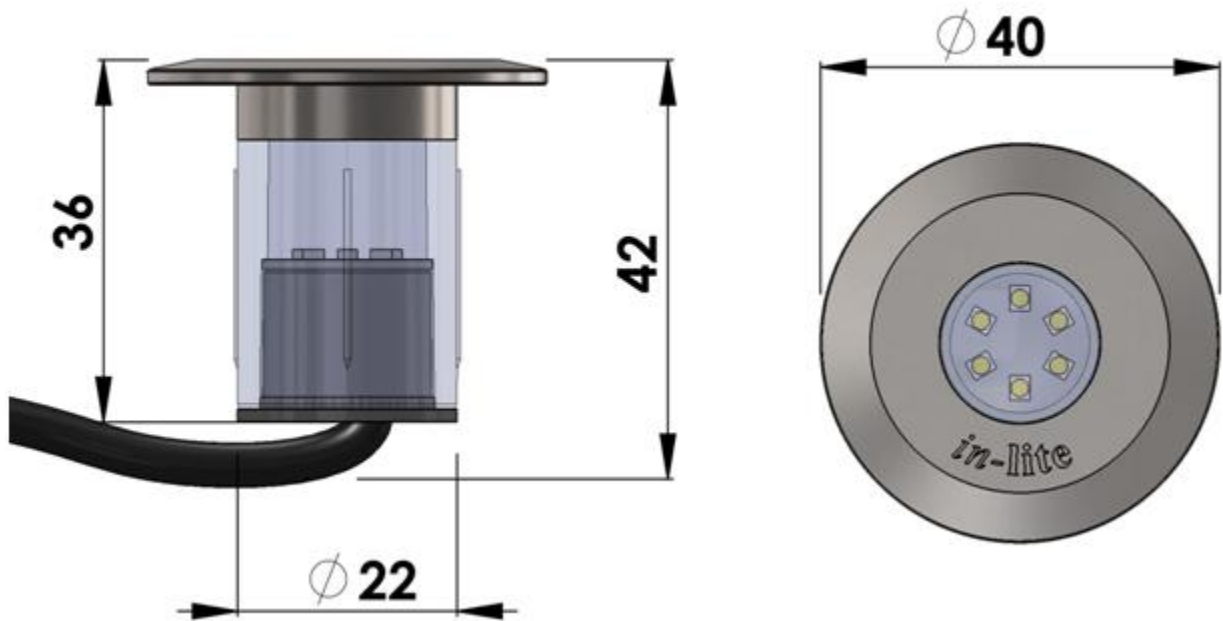

DB-LED (WW)

LIGHT SIZE	SMALL
FIXTURE TYPE	INTEGRATED
LIGHT COLOUR	WARM WHITE
LIGHT ANGLE (°)	84
OPTIMUM RANGE (M)	1
LUX	6
LIGHT TEMPERATURE (K)	3000
CRI (Colour Rendering Index)	85
IP CLASS	67
EXTERNAL TEMP. (IN OPERATION) (°C)	<50
VOLTAGE	12V AC
COMMUNICATED CONSUMPTION (W)	0,5
EFFECTIVE CONSUMPTION (W)	0,55
DRIVE-OVER (when installed)?	Y
EST'D. LIGHT SOURCE LIFETIME (hours)	50000
WHEN USED 4 HOURS/DAY (in years)	34,25