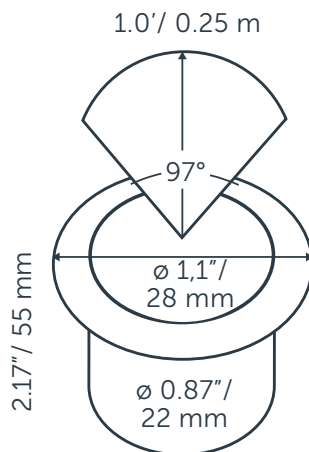

FUSION 22 RVS

GENERAL

FUSION 22 RVS
 Article number: 10104150
 Category: integrated
 Light source: LED
 Color changing: no
 Warranty: 5 years

DIMENSIONS

Length: -
 Width: -
 Height: 37 mm / 1.46"
 Diameter: 22 mm / 0.87"
 Total height: -
 Recess depth: 55 mm / 2.17"

Color temperature: 2750 K
 CRI (RA): 94
 Luminous intensity: 0.30 Cd
 Light beam 0-180: 97°
 Light beam 90-270: 97°
 Net luminous flux: 1 lumen
 Luminous efficiency: 5 lumenwatt

MATERIAL

Ring Plate: Stainless Steel
 Lens: polycarbonate
 Exterior: polycarbonate
 Easy Lock included: yes
 Installation hardware included: yes

AVAILABLE PRODUCT COLORS

■ Stainless steel

AVAILABLE ACCESSORIES

-

PROTECTION RATING

IP : 67

Distance		Light circle 0-180°		Light circle 90-270°		Illuminance
[m]	[ft]	[m]	[ft]	[m]	[ft]	[lux]
0.10	0.33	0.23	0.74	0.23	0.74	30.00
0.15	0.49	0.34	1.11	0.34	1.11	13.33
0.20	0.66	0.45	1.48	0.45	1.48	7.50
0.25	0.82	0.57	1.85	0.57	1.85	4.80
0.30	0.98	0.68	2.22	0.68	2.22	3.33
0.35	1.15	0.79	2.60	0.79	2.60	2.45
0.30	1.00	0.69	2.25	0.69	2.25	3.25