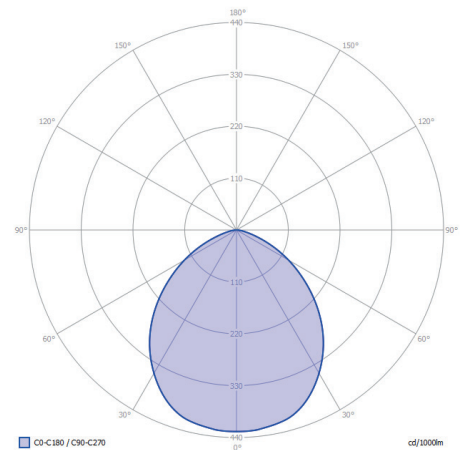

Color temperature: 2750 K
 CRI (RA): 94
 Luminous intensity: 0.30 Cd
 Light beam 0-180: 97°
 Light beam 90-270: 97°
 Net luminous flux: 1 lumen
 Luminous efficiency: 5 lumenwatt

MATERIAL

Ring Plate: Stainless Steel
 Lens: polycarbonate
 Exterior: polycarbonate
 Easy Lock included: yes
 Installation hardware included: yes

AVAILABLE PRODUCT COLORS

■ Stainless steel

AVAILABLE ACCESSORIES

-

PROTECTION RATING

IP : 67

Distance		Light circle 0-180°		Light circle 90-270°		Illuminance
[m]	[ft]	[m]	[ft]	[m]	[ft]	[lux]
0.10	0.33	0.23	0.74	0.23	0.74	30.00
0.15	0.49	0.34	1.11	0.34	1.11	13.33
0.20	0.66	0.45	1.48	0.45	1.48	7.50
0.25	0.82	0.57	1.85	0.57	1.85	4.80
0.30	0.98	0.68	2.22	0.68	2.22	3.33
0.35	1.15	0.79	2.60	0.79	2.60	2.45
0.30	1.00	0.69	2.25	0.69	2.25	3.25