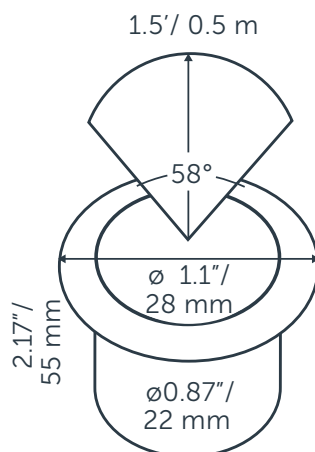

HYVE 22 RVS

GENERAL

HYVE 22 RVS
 Article number: 10104000
 Category: integrated
 Light source: LED
 Color changing: no
 Warranty: 5 years

DIMENSIONS

Length: -
 Width: -
 Height: 37 mm / 1.46"
 Diameter: 22 mm / 0.87"
 Total height: -
 Recess depth: 55 mm / 2.17"

Color temperature: 3000 K
 CRI (RA): 95
 Luminous intensity: 1.60 Cd
 Light beam 0-180: 58°
 Light beam 90-270: 58°
 Net luminous flux: 2 lumen
 Luminous efficiency: 10 lumenwatt

MATERIAL

Ring Plate: Stainless Steel
 Lens: polycarbonate
 Exterior: polycarbonate
 Easy Lock included: yes
 Installation hardware included: yes

AVAILABLE PRODUCT COLORS

■ Stainless steel

AVAILABLE ACCESSORIES

-

PROTECTION RATING

IP : 67

Distance		Light circle 0-180°		Light circle 90-270°		Illuminance [lux]
[m]	[ft]	[m]	[ft]	[m]	[ft]	
0.10	0.33	0.11	0.36	0.11	0.36	160.00
0.20	0.66	0.22	0.73	0.22	0.73	40.00
0.30	0.98	0.33	1.09	0.33	1.09	17.78
0.40	1.31	0.44	1.45	0.44	1.45	10.00
0.50	1.64	0.55	1.82	0.55	1.82	6.40
0.60	1.97	0.67	2.18	0.67	2.18	4.44
0.30	1.00	0.34	1.11	0.34	1.11	17.31