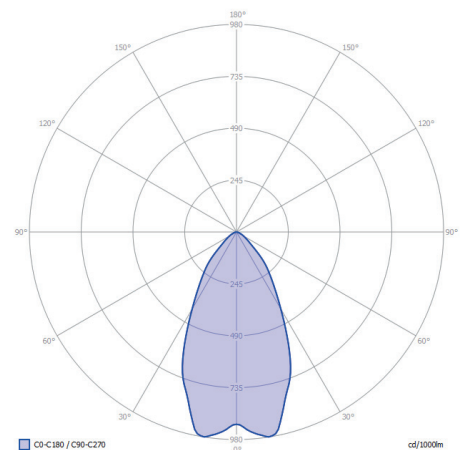

Color temperature: 3000 K
 CRI (RA): 95
 Luminous intensity: 1.60 Cd
 Light beam 0-180: 58°
 Light beam 90-270: 58°
 Net luminous flux: 2 lumen
 Luminous efficiency: 10 lumenwatt

MATERIAL

Ring Plate: Stainless Steel
 Lens: polycarbonate
 Exterior: polycarbonate
 Easy Lock included: yes
 Installation hardware included: yes

AVAILABLE PRODUCT COLORS

■ Stainless steel

AVAILABLE ACCESSORIES

-

PROTECTION RATING

IP : 67

Distance		Light circle 0-180°		Light circle 90-270°		Illuminance [lux]
[m]	[ft]	[m]	[ft]	[m]	[ft]	
0.10	0.33	0.11	0.36	0.11	0.36	160.00
0.20	0.66	0.22	0.73	0.22	0.73	40.00
0.30	0.98	0.33	1.09	0.33	1.09	17.78
0.40	1.31	0.44	1.45	0.44	1.45	10.00
0.50	1.64	0.55	1.82	0.55	1.82	6.40
0.60	1.97	0.67	2.18	0.67	2.18	4.44
0.30	1.00	0.34	1.11	0.34	1.11	17.31