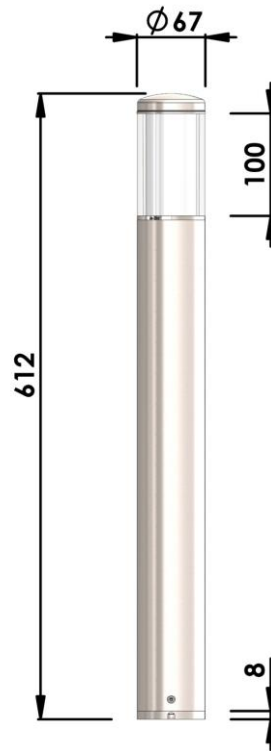

LIV

LIGHT SIZE	MEDIUM
FIXTURE TYPE	SOLITARY
LIGHT COLOUR	WARM WHITE
LIGHT ANGLE (°)	129
OPTIMUM RANGE (M)	1,5
LUX	9
LIGHT TEMPERATURE (K)	3000
CRI (Colour Rendering Index)	85
IP CLASS	67
EXTERNAL TEMP. (IN OPERATION) (°C)	<50
VOLTAGE	12V AC
COMMUNICATED CONSUMPTION (W)	2
EFFECTIVE CONSUMPTION (W)	1,75
DRIVE-OVER (when installed)?	N
EST'D. LIGHT SOURCE LIFETIME (hours)	50000
WHEN USED 4 HOURS/DAY (in years)	34,25
OPTION 1	CB-010E MINI-TRAFO